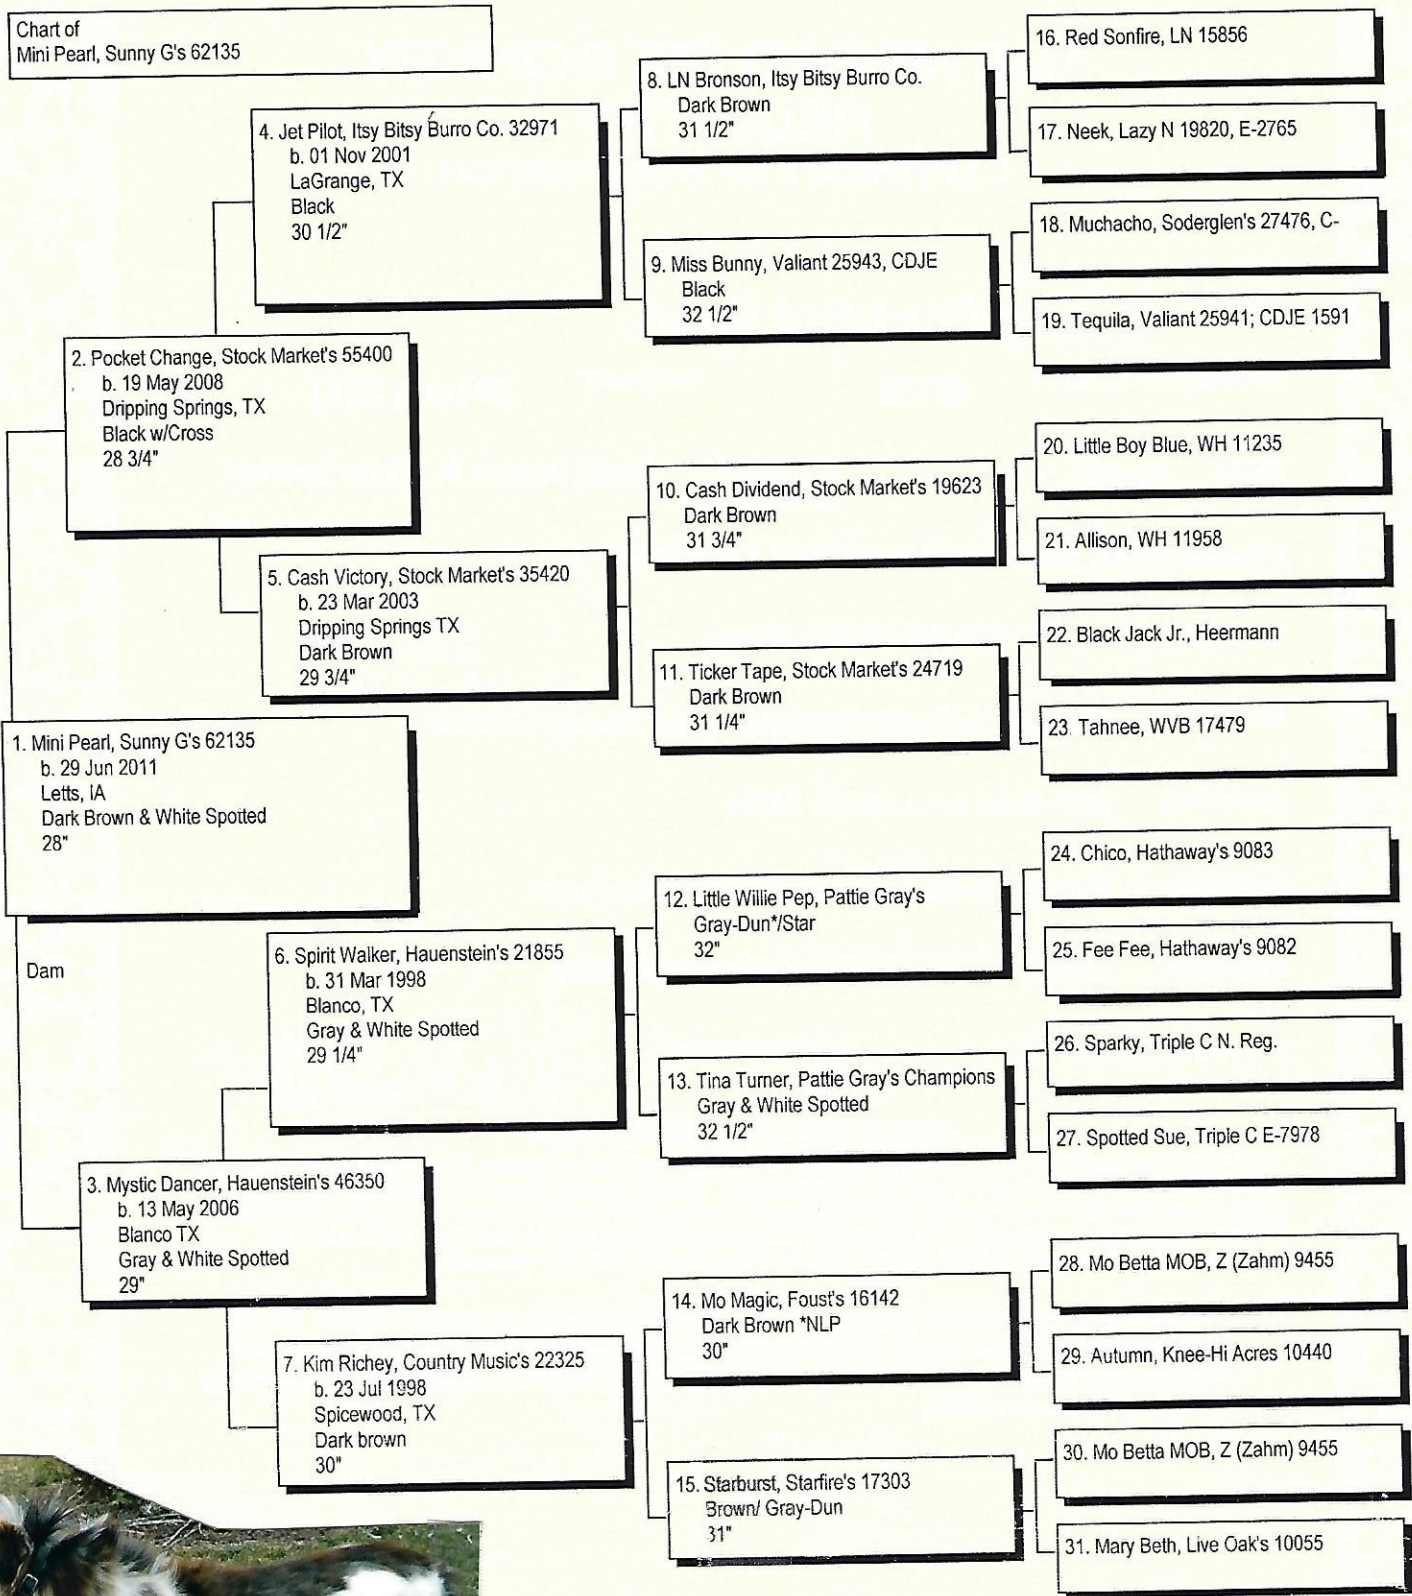

Pedigree

Chart #1

The American Donkey and Mule Society  
 P.O. Box 1210, Lewisville, TX 75067 (972) 219-0781  
 The American Donkey and Mule Society is not responsible  
 for errors in information submitted to the registry.